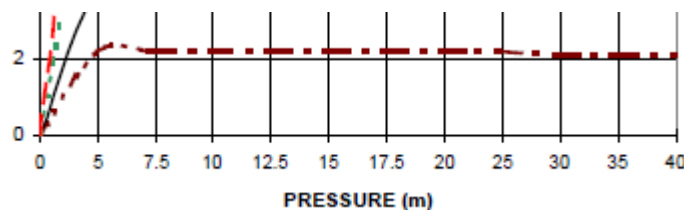

Pottedrypp med Snapeg

Lettt å se at dryppet fungerer.

Lettt å snu "pinnen" for å stenge.

Maximum Recommended Supertif ND Dripline Length (m) on Flat Terrain

Color Code / Lph	Emitter Spacing (m)	Pipe Diameter (mm) O.D. 12 / I.D. 9.8			Pipe Diameter (mm) O.D. 16 / I.D. 13.6			Pipe Diameter (mm) O.D. 17.8 / I.D. 15.2			Pipe Diameter (mm) O.D. 20 / I.D. 17.4		
		Dripline Inlet Pressure (bar)											
		1.0	2.0	3.0	1.0	2.0	3.0	1.0	2.0	3.0	1.0	2.0	3.0
Brown	0.30	33	51	61	66	102	123	83	129	156	110	172	208
●	0.50	51	79	95	98	152	184	122	191	231	159	249	302
2.2	0.75	70	108	131	131	206	249	163	255	309	211	331	401
ND	1.0	87	135	164	161	253	306	199	312	379	256	402	488